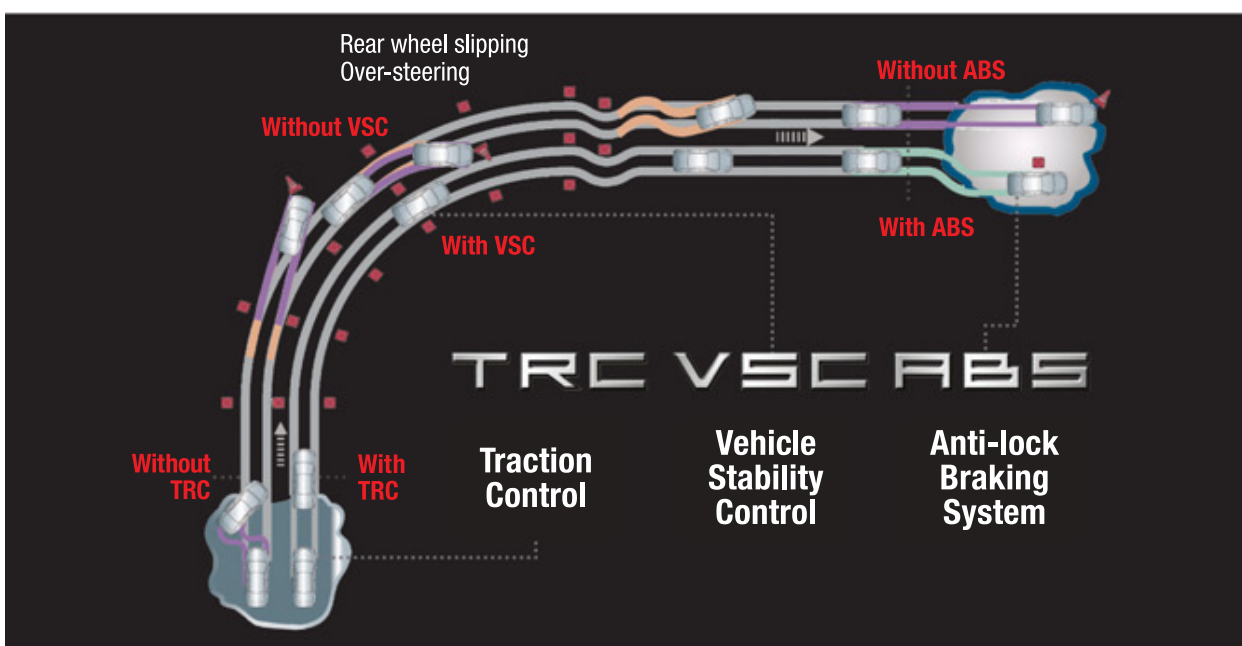

Panoramic View Monitor (PVM)

The 360° PVM allows you to be aware of hazards surrounding your Fortuner. Useful when parking, especially in narrow and tight spaces.

Front and Rear DVR*

HD cameras that automatically document your journey should an incident occur and evidence is needed.

Blind Spot Monitor (BSM) with Rear Cross Traffic Alert (RCTA)

Detects vehicles that may not be visible to you when changing lanes or reversing, and alerts you.

Security System

Comprises a full range of security features such as an immobiliser, siren with back-up battery, an intrusion sensor, double locking and speed auto door lock.

Prevents the Fortuner from rolling back when moving off up a steep slope, ensuring greater driving safety.

Vehicle Stability Control (VSC) with Traction Control (TRC)

VSC prevents the Fortuner from spinning when sudden manoeuvres are needed, while TRC improves traction when moving off/accelerating on slippery surfaces.