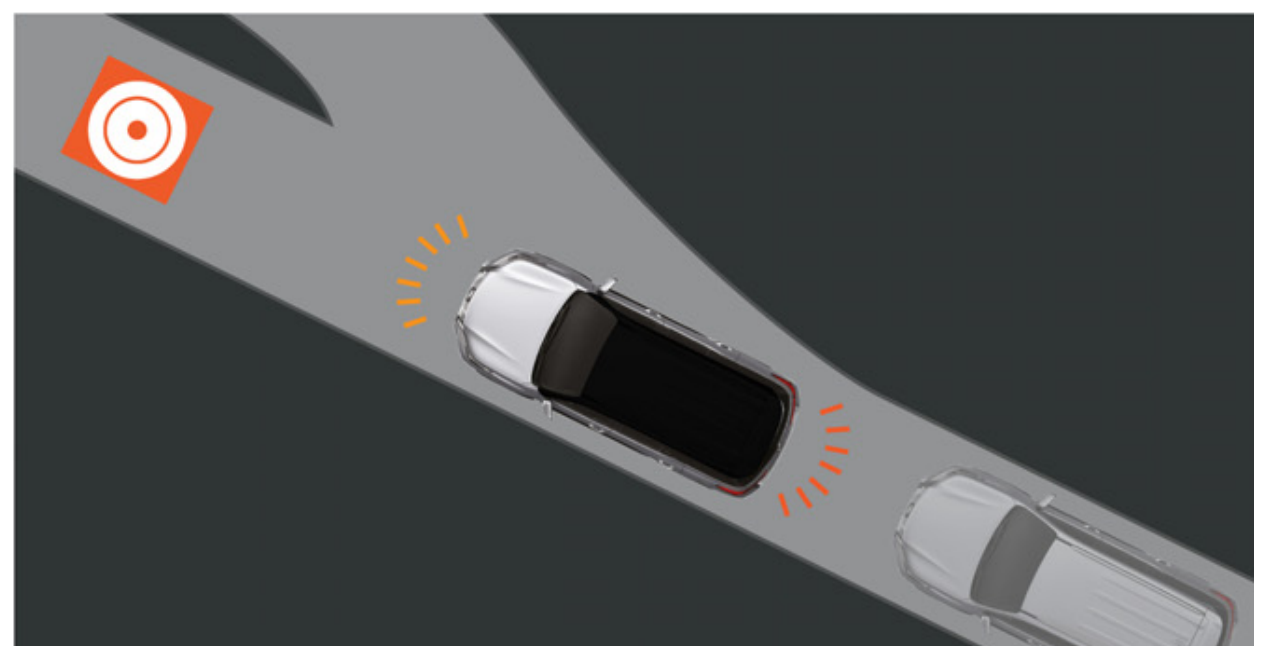

7 SRS Airbags

Driver, front passenger, side, curtain shield and driver's knee airbags provide complete protection for the driver and passengers in the event of a collision.

Hill-start Assist Control (HAC)

Prevents the Fortuner from rolling back when moving off up a steep slope, ensuring greater driving safety.

Vehicle Stability Control (VSC) with Traction Control (TRC)

VSC prevents the Fortuner from spinning when sudden manoeuvres are needed, while TRC improves traction when moving off/accelerating on slippery surfaces.