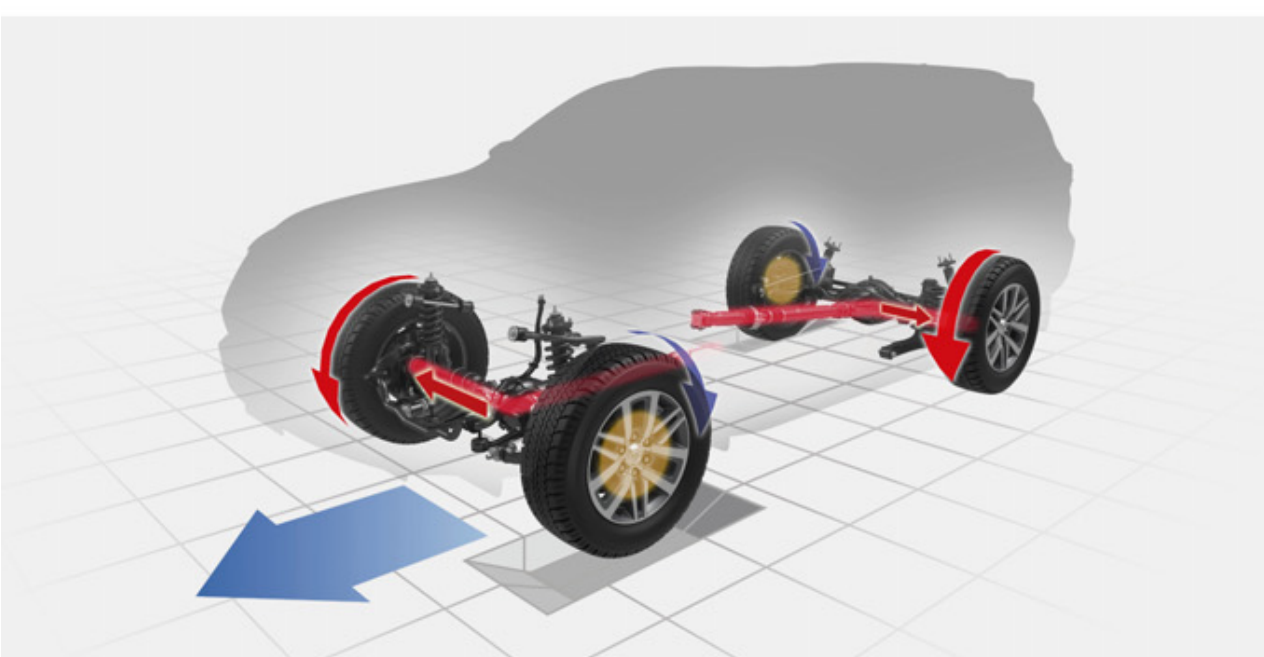

FORTUNER
CRAFTED TO PERFORM

PURE DUALITY

Move your world

PURE PERFORMANCE

From the city to the great outdoors — purely thrilling.

2.8 Litre Turbo Diesel Engine

The newly developed heavy-duty turbocharger results in superior performance while the increased electronic common-rail fuel injection pressure contributes to increased fuel efficiency.

400Nm / 1,600-2,000rpm

Variable Flow Control (VFC) Power Steering

Provides more natural handling that varies the assistance level to match high and low speeds.

4WD Transfer Dial

Switch from 2WD to 4WD on the fly, up to 100km/h with a twist of the dial.

Drive Mode Switch

ECO, Normal and Sport mode — variable power at a push of a button.

6-speed AT Transmission

Smooth shifting with direct pressure control gives a sporty feel and the wide gear range provides better power and fuel economy.

Auto Limited-slip Differential (LSD)

While activated, it maximises the traction without limiting engine power when one of the rear wheels has slipped.

Active Traction Control (A-TRC)

When a wheel loses traction in 4WD mode, the system brakes that wheel and transfers power to the other wheel on the axle to maintain forward momentum.