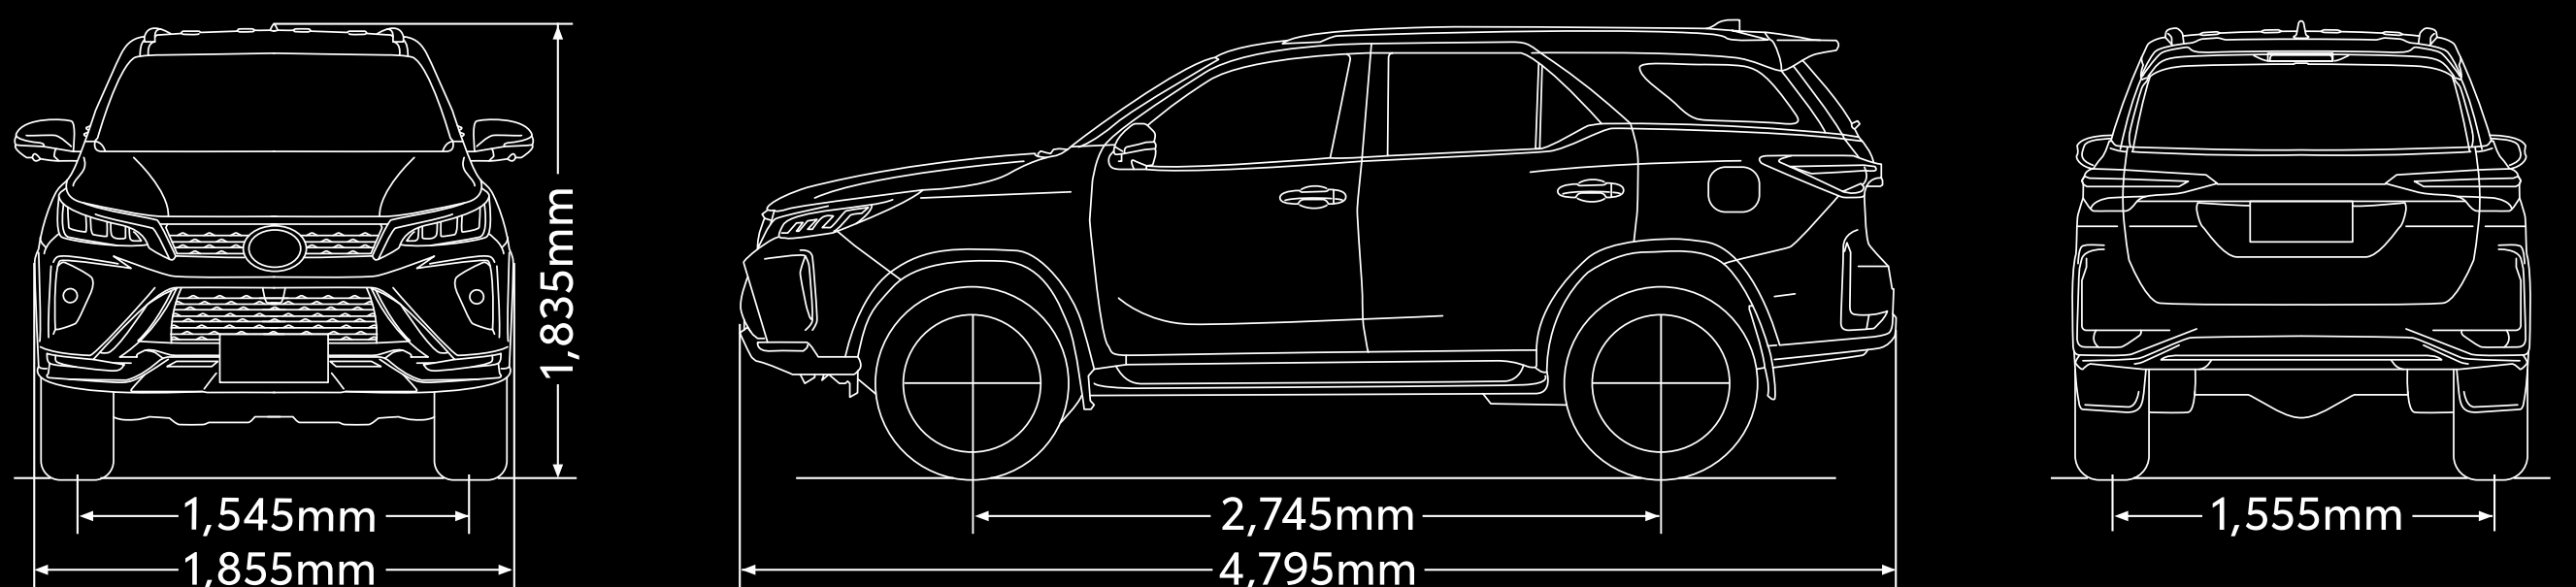

*Android Auto™ will be available when the service is officially launched in Malaysia. For details, please contact your nearest Toyota showroom.

DIMENSIONS